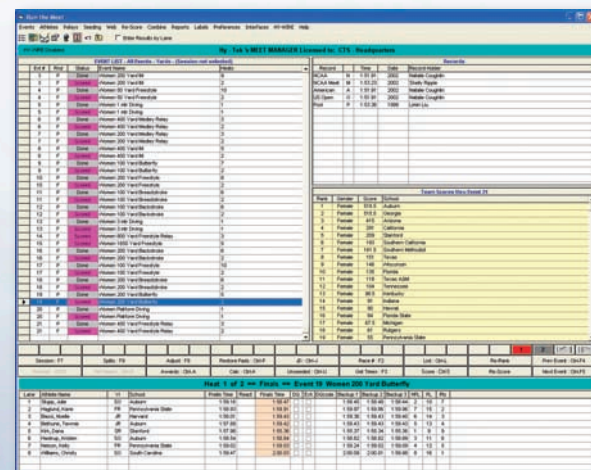

Swim with Dolphin

Wireless Stopwatch Timing System

CTS is pleased to introduce Dolphin; a breakthrough wireless timing system with a fully integrated Hy-Tek Meet Management interface. Dolphin provides wireless, synchronized, stopwatch-style timing for swimming competitions. It significantly reduces the amount of effort required to run a meet and manage data. By synchronizing all the stopwatches to the same start signal, the system has improved accuracy compared to manual stopwatches.

The Dolphin system includes

- **Handheld wireless stopwatches** for each lane (the system supports up to 3 lane timers per lane and up to 10 lanes)
- **Starter unit**
- **Base unit**, which connects via USB cable to your laptop running Hy-Tek Meet Manager with the Dolphin module

Hy-Tek Interface

Colorado Time Systems and Hy-Tek Sports Software have partnered to provide you with a fully integrated Hy-Tek user interface, so you will not need to learn a new meet management program.